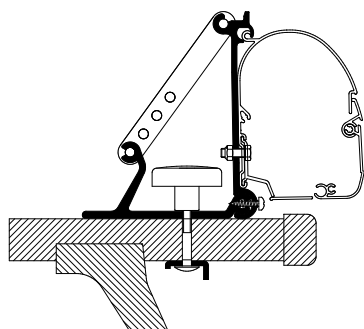

Adapters for wall-mounted awnings

UNIVERSAL

Omni Auto

307912 Set: 2x 8 cm

Thule Omnistor: 5200 / 8000 / 2000