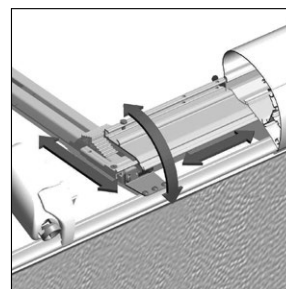

### Installation profiles

308054	Set: 2x mounting rails + Adapter
308055	Set: 3x mounting rails + Adapter

Awnings	≤ 3.50 m:	1x 308054
Awnings	3.75 m - 4.50 m:	1x 308055
Awnings	≥ 5.00 m:	2x 308054

Thule Omnistor: 9200 / 6300 / 6200