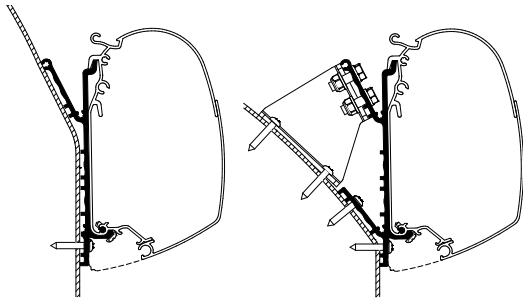

Adapters for wall-mounted awnings

MANUFACTURER

Knaus Deseo

301900 3.50 m

Thule Omnistor: 5200