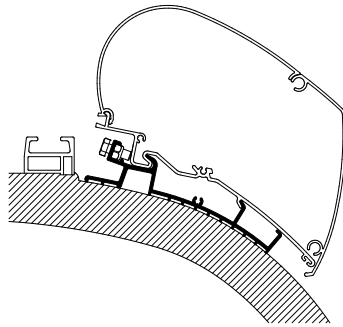

Adapters for roof-mounted awnings

MANUFACTURER MOTORHOME

Carthago Chic < 2014

- 309892 3.50 m
- 309888 4.00 m
- 309889 4.50 m
- 309890 5.00 m
- 309891 5.50 m

Thule Omnistor: 9200 / 6300 / 6200