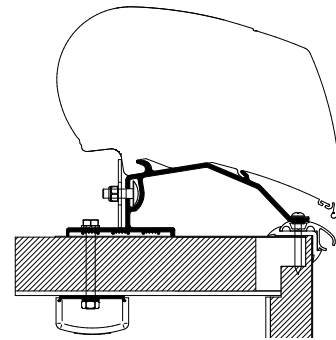

LMC Caravan Roof Adapter Kit

307064

Thule Omnistor: 9200 / 6300 / 6200