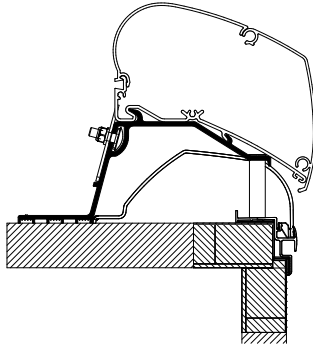

Adapters for roof-mounted awnings

MANUFACTURER CARAVAN

Hobby Caravan ≥ 2014

306948 Set: 2x 60 cm + 2x 27 cm

Thule Omnistor: 9200 / 6300 / 6200