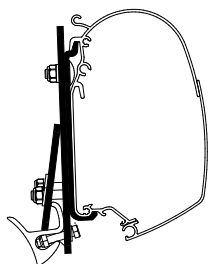

Adapters for wall-mounted awnings

VAN

Brandrup Rail

307886 Set: 2x 8 cm