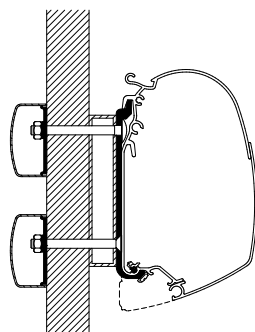

Adapters for wall-mounted awnings

MANUFACTURER

Dethleffs Globebus

- 308934 Set: 2x 4 cm + 2x 17.5 cm - TO 5200 (4.00 m)
- 308004 Set: 2x 8 cm + 2x 40 cm - TO 8000 (4.00 m - 6.00 m)
- 308002 3.00 m
- 308003 3.50 m