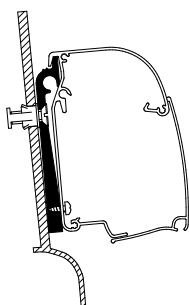

Adapters for wall-mounted awnings

VAN

Westfalia Adapter

308426 Set: 3x 8 cm

Thule Omnistor: 5200 / 4900