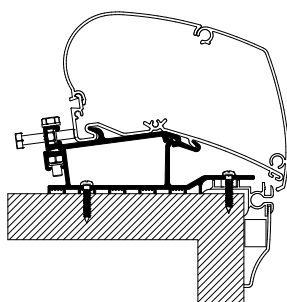

Hobby Caravan 2009

308663 Set: 2x 27 cm + 2x 50 cm

Thule Omnistor: 9200 / 6300 / 6200