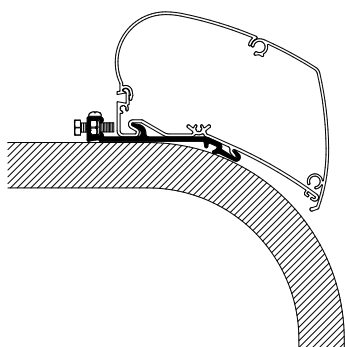

Adapters for roof-mounted awnings

UNIVERSAL

Flat Roof

308097	3.00 m
308098	3.50 m
308099	4.00 m
308100	5.50 m
306799	6.00 m