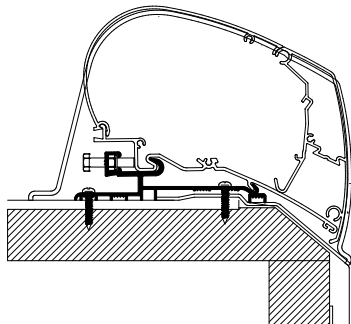

Concorde

- 301415 6.00 m

Thule Omnistor: 9200