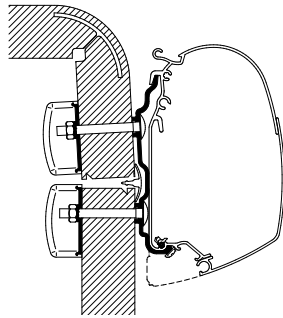

Adapters for wall-mounted awnings

MANUFACTURER

Hymer 2016

- 309985 2.60 m
- 309986 3.00 m
- 309987 3.50 m
- 309988 4.00 m
- 309989 4.50 m
- 309990 5.00 m
- 309991 5.50 m
- 309992 6.00 m
- ≥ 2012