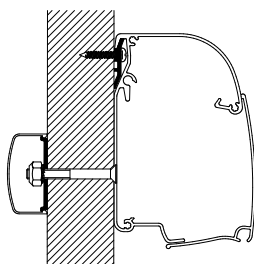

Rail Bracket

- 309853 3.50 m: 10 pcs
- 309854 4.00 m: 10 pcs
- 309855 4.50 m: 10 pcs

Thule Omnistor: 5200 / 8000 / 4900