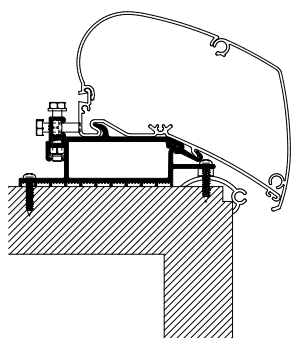

Roof Top

308299	Set: 2x 27 cm + 2x 50 cm

Thule Omnistor: 9200 / 6300 / 6200