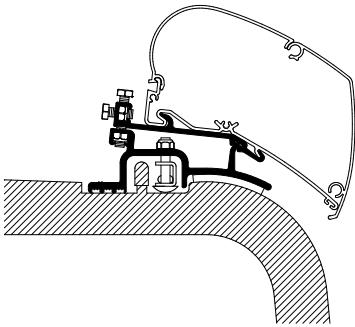

Adapters for vans

VAN

Ducato | Jumper | Boxer 1994-2006

Adapter + EPDM
308058

Thule Omnistor: 6300 / 6200

Ducato | Jumper | Boxer ≥ 2007

Adapter + EPDM + Adapter covers
301649 Set: 2 x 27 cm + 1 x 10 cm (L2H2 3.25 m)
301650 Set: 2 x 27 cm + 2 x 10 cm (L3H2 3.75 m | L4H2 4.00 m)