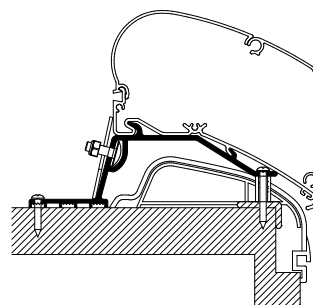

Hobby Premium & Ontour

309819 Set: 2x 27 cm + 2x 50 cm

Thule Omnistor: 9200 / 6300 / 6200