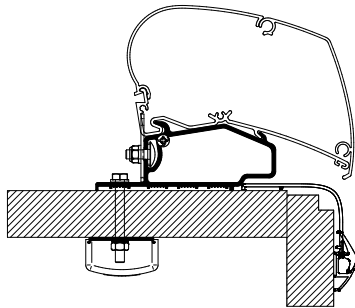

### Swift Escape 2017

- 301412 Model 604/695 - 3.00 m
- 301413 Model 622/614/664/685 - 3.50 m
- 301414 Model 674/684/694 - 4.25 m

Thule Omnistor: 9200 / 6300 / 6200