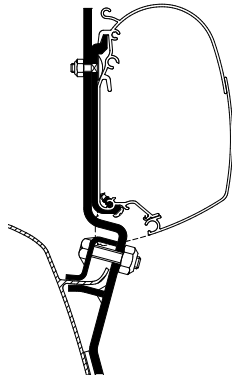

Adapters for wall-mounted awnings

VAN

VW T2 & T3

307880 Set: 2x 8 cm + 1x 4 cm