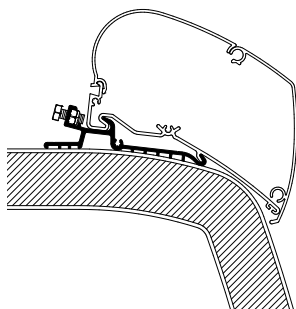

Adapters for roof-mounted awnings

MANUFACTURER MOTORHOME

Hymer SX

- 308087 3.50 m
- 308088 4.00 m
- 308089 4.50 m
- 308090 5.00 m
- 308091 5.50 m
- 306800 6.00 m

Thule Omnistor: 9200 / 6300 / 6200