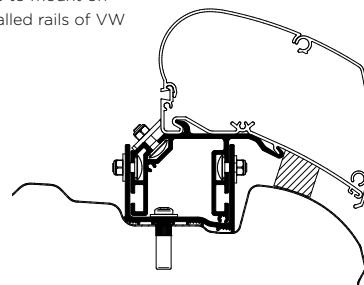

VW Crafter > 2017

Adapter + EPDM + Adapter covers
301768 Set: 3 x 40 cm - LHD (EU)
301771 Set: 3 x 40 cm - RHD (UK)
NOTE: compatible with L3H3 / L4H3 / L5H3
Not possible to mount on
the pre-installed rails of VW