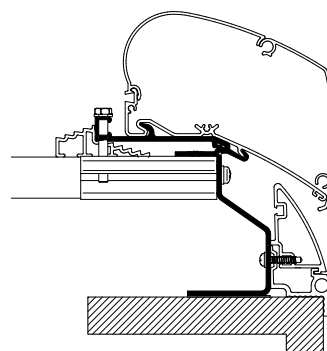

Fendt Brilliant

309692 Set: 2x 11.5 cm + 1x 27 cm + 1x 50 cm (< 4.50 m)

Thule Omnistor: 9200 / 6300 / 6200