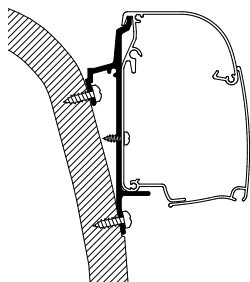

Adapters for wall-mounted awnings

MANUFACTURER

Le Voyageur

307953 4.00 m

Thule Omnistor: 8000 / 4900