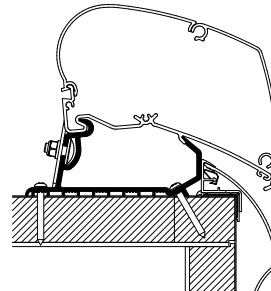

Hobby Optima LED

- 301902 Set: 2x 27cm + 2x 50 cm

Thule Omnistor: 9200 / 6300 / 6200