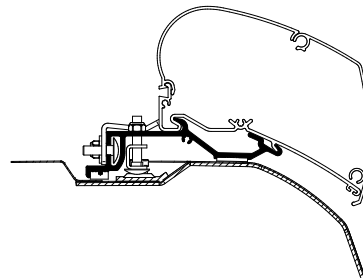

Thule Omnistor: 6300 / 6200