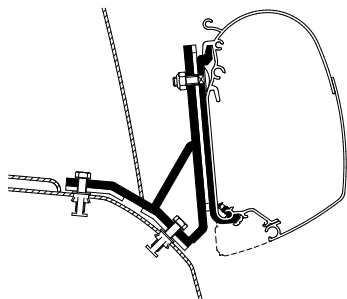

Ducato | Iveco H2 Lift Roof

308960 Set: 3x 17.5 cm