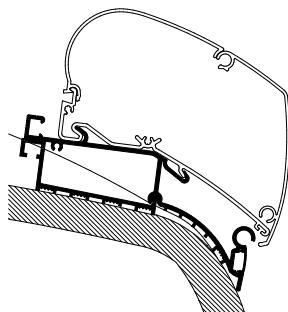

### Eriba Touring > 2008

Adapter + LED

307392 2.80 m Triton

307391 3.25 m Troll

**NOTE:** Exclusively via Hymer Eriba Touring Dealer

Thule Omnistor: 6300 / 6200