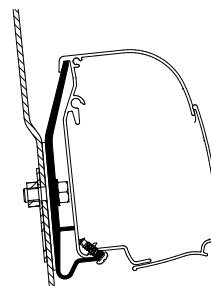

Westfalia Ford Nugget

309984 Set: 2x 12 cm

Thule Omnistor: 4900 (2.60 m)