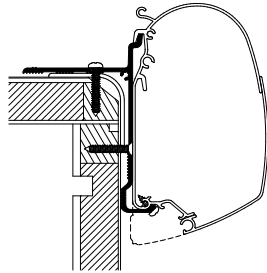

Adapters for wall-mounted awnings

MANUFACTURER

Adria Coral

308007 Set: 2x 30 cm + 2x 8 cm

Thule Omnistor: 5200 / 8000 / 4900