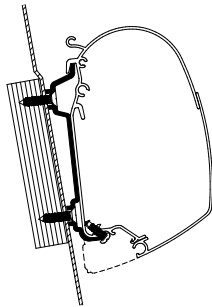

Adapters for wall-mounted awnings

VAN

Ford Transit High Roof

307999 Set: 2x 50 cm + 1x 50 cm

Thule Omnistor: 5200 / 8000 / 4900

PSA Minivan Adapter

Thule Omnistor 4900 awning + adapter included
301769 2.60 m anthracite 31 - LHD (EU)
301770 2.60 m anthracite 31 - RHD (UK)
+ Citroën Spacetourer | Peugeot Traveller | Toyota Proace