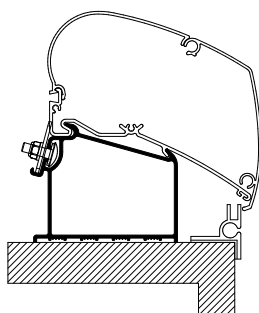

Adapters for roof-mounted awnings

MANUFACTURER CARAVAN

Adria Caravan ≥ 2015

309982 Set: 2x 50 cm + 2x 27 cm